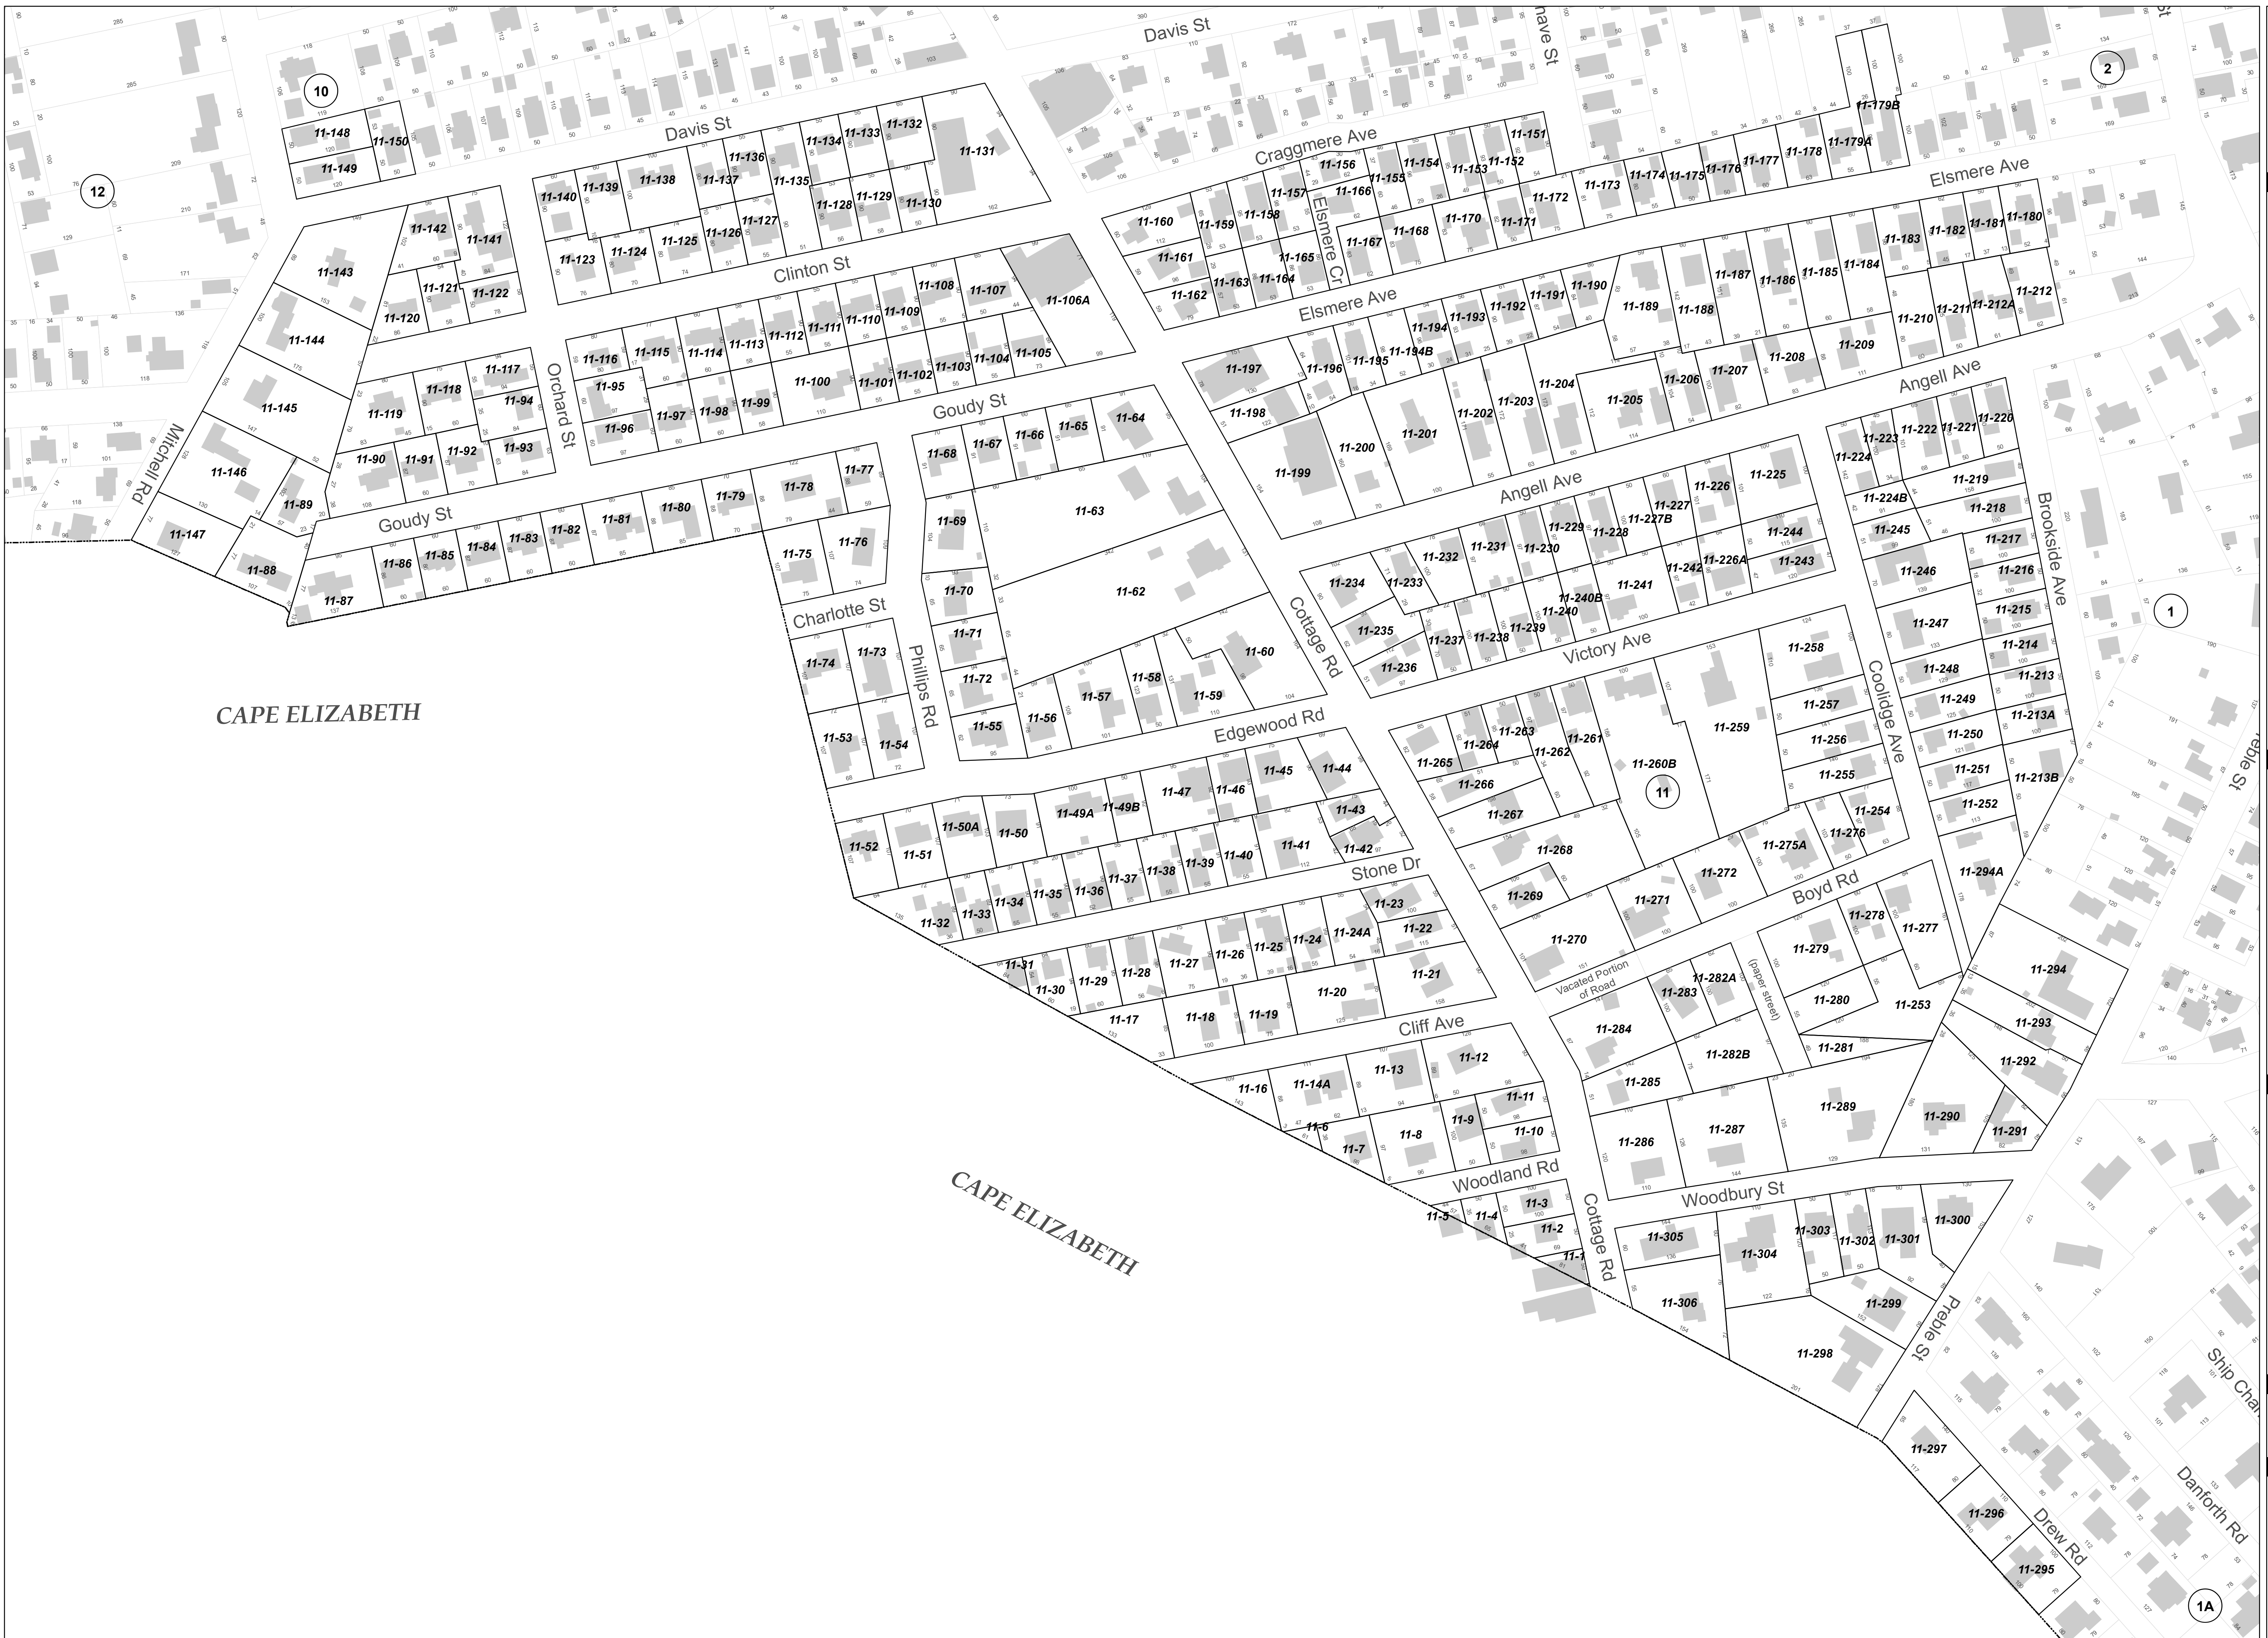

Legend

- Property Boundary
- City Boundary
- Railroad
- River, Stream, Brook
- Waterbody
- Map Number
- Dimension
- Map Lot

8
81

CAPE ELIZABETH

CAPE ELIZABETH

1A